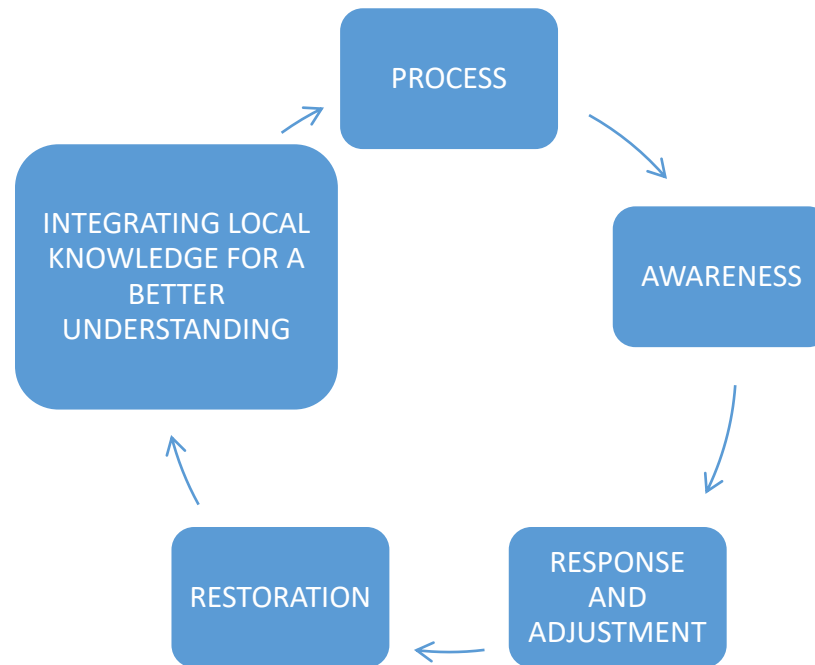

GLADINA VODE - WATER LEVEL

mag. Florjana Ulaga
florjana.ulaga@gov.si

- ***Encouraging critical judgment of one's own and others' actions, while raising the individual's sense of responsibility in case of floods.***

HIGH WATER MARKS

Marks of the highest **measured** water level at gauging stations.

Marks of the highest **recorded** water levels along rivers and karst fields.

ACTION

- *Agencija Republike Slovenije za okolje*
- *Komisija za hidrogeografijo pri Zvezi geografov Slovenije*
- *Ministrstvom za okolje in prostor*
- From 2014 to 2019 – **60 high water marks**
- PURPOSE:
 - **informing** of high waters
 - **education** about floodplain
 - **raising public awareness** - to remind of the fact that water more or less often requires space for itself.

HOW WE DO IT

1. To determine when and to what height the floodwater reached the highest; discuss this with the local population, schools, associations, municipalities...
2. Find the right facility to place the mark on exposed and public accessible, visible and better visited.
3. Get permission from the owner of the facility to place the mark.
4. Coordinate the installation and opening date with the locals and inform the public.